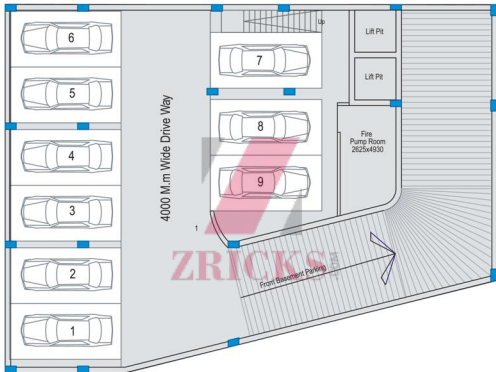

MAESTRO
Business Park

ZRICKS

www.Zricks.com

Basement Floor Plan

Ground Floor Plan

1st to 7th Floor Plan

MAESTRO
Business Park

113G Matheswartola Lane

The Address

Topsia Crossing

Mirania Lake

Science City

PC Chandra Garden

Porsche Showroom
Trinity Tower

ZRICKS

PS Peninsula
PS Pace

Ideal Unique Centre

Atmosphere

EM Bypass

To Park Circus 7 Points

To Rubi Crossing